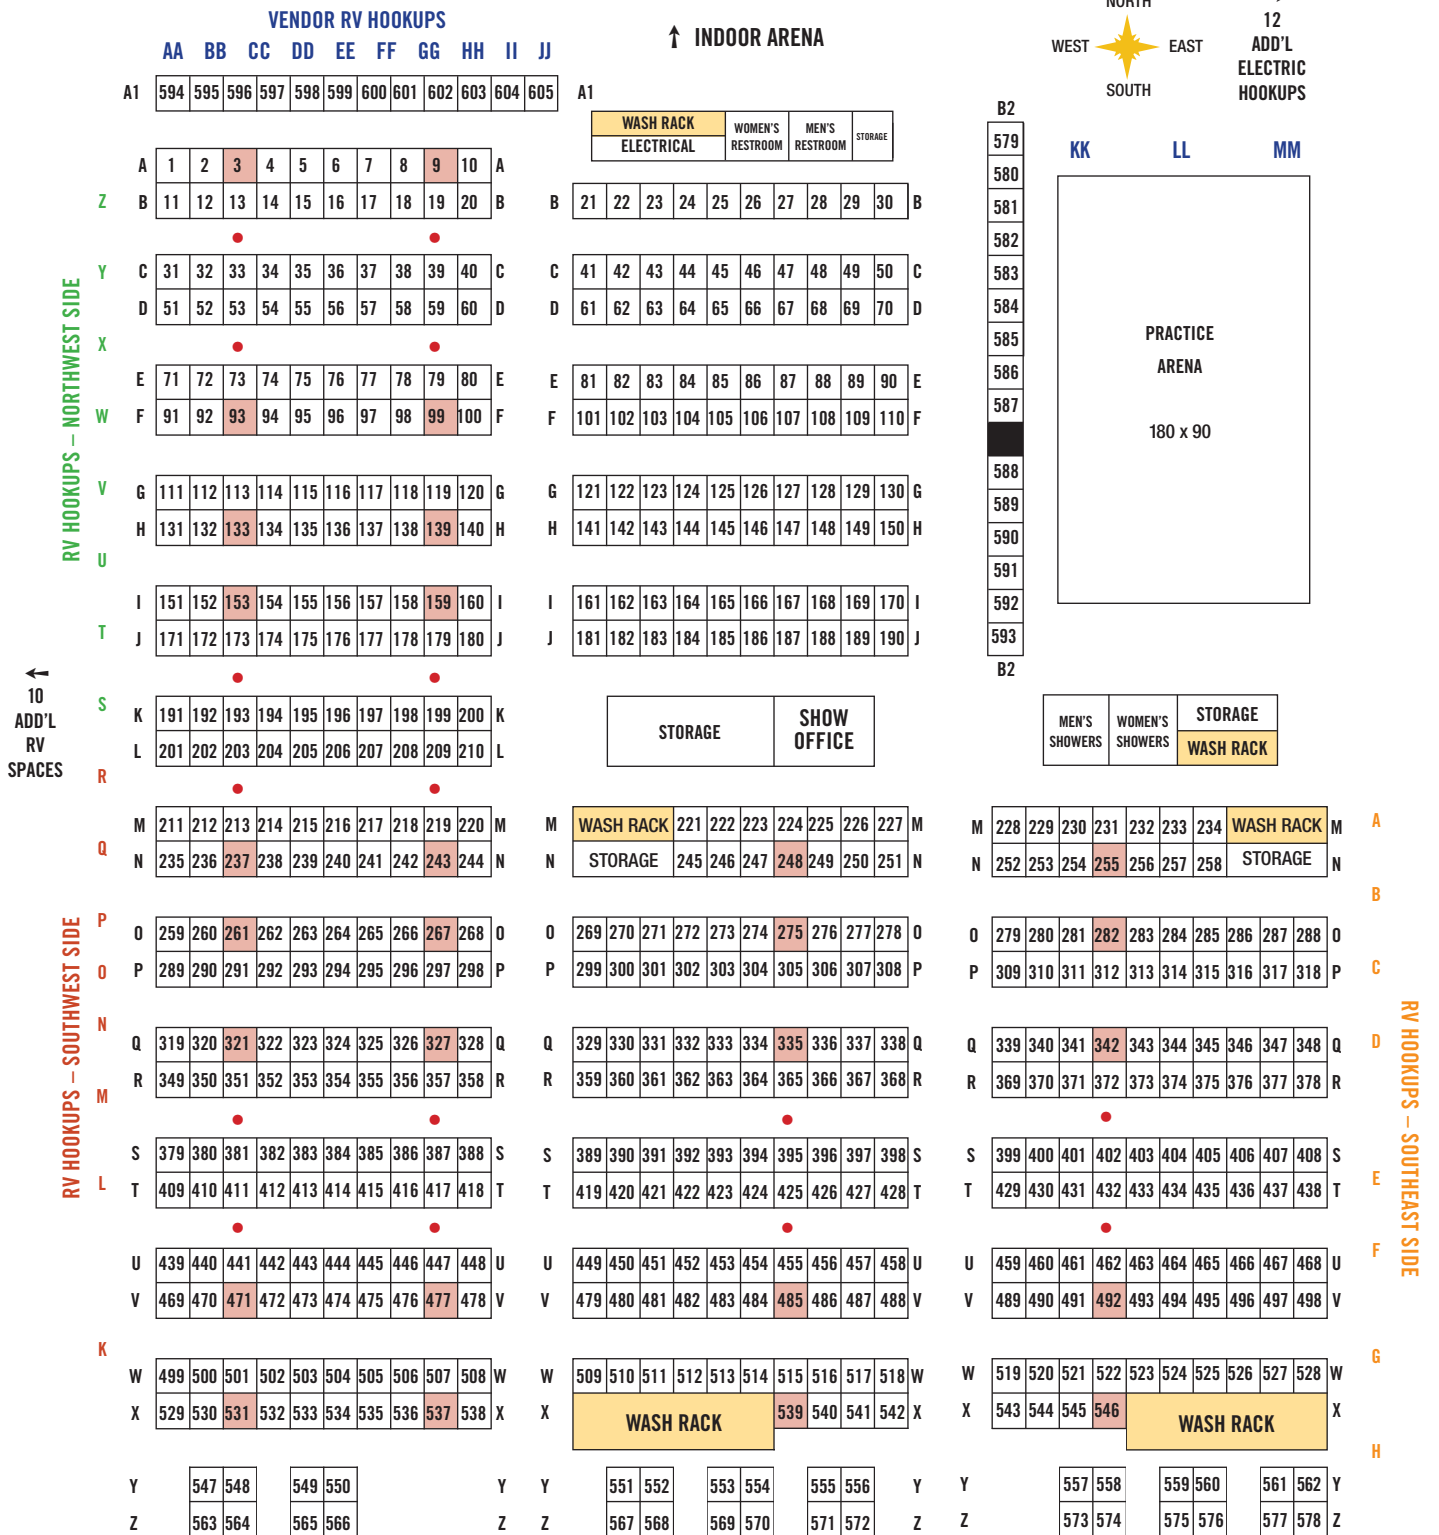

RV Hookup Locations

3873 US Hwy 61 North ★ Tunica, Mississippi 38676 ★ {P} 662.363.3299 ★ {F} 662.363.3152

34 hookups on the west side of Arena
with 50-amp electrical service and water

Stall Chart

3873 US Hwy 61 North ★ Tunica, Mississippi 38676 ★ { P } 662.363.3299 ★ { F } 662.363.3152

RV HOOKUPS AROUND PAVILION: Vendor Hookups: AA - MM Southeast Side: A - H Southwest Side: K - R Northwest Side: S - Z

■ Poles inside stalls • Poles outside stalls

J RV spaces J & I are between the covered pavilion and the maintenance shop. I