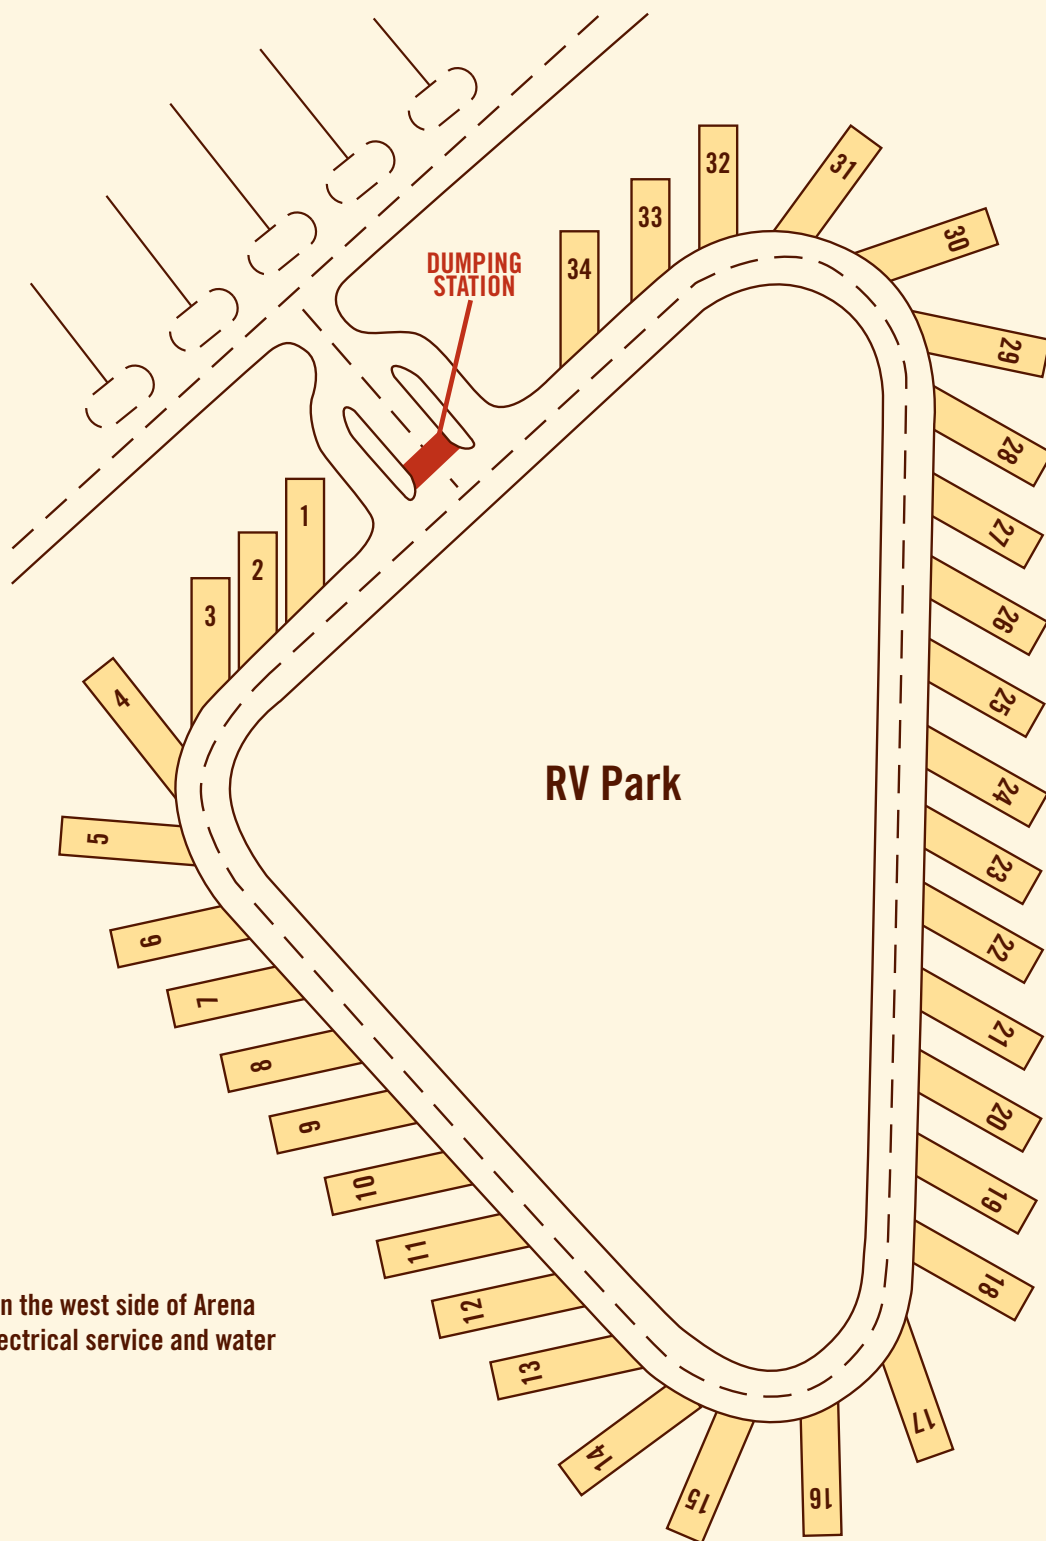

RV Hookup Locations

3873 US Hwy 61 North ★ Tunica, Mississippi 38676 ★ {P} 662.363.3299 ★ {F} 662.363.3152

34 hookups on the west side of Arena
with 50-amp electrical service and water

Stall Chart

3873 US Hwy 61 North ★ Tunica, Mississippi 38676 ★ { P } 662.363.3299 ★ { F } 662.363.3152

RV HOOKUPS AROUND PAVILION: Vendor Hookups: AA - MM Southeast Side: A - H Southwest Side: K - R Northwest Side: S - Z

■ Poles inside stalls • Poles outside stalls

J RV spaces J & I are between the covered pavilion and the maintenance shop. I